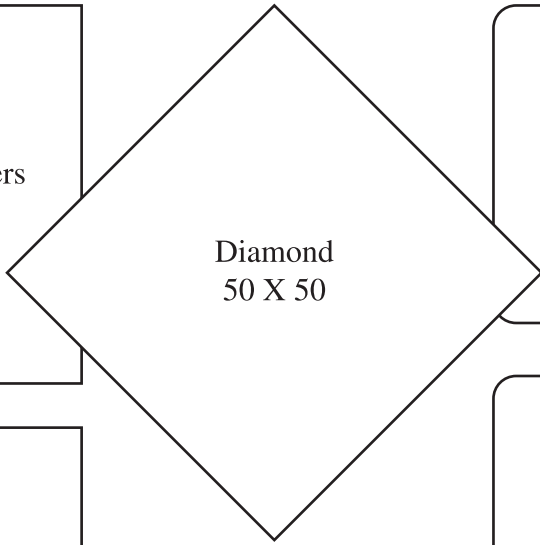

Right Angle Corners
50 X 50

Diamond
50 X 50

Maxi Label
50 x 42

Jar Label
40 x 25

Right Angle Corners
50 X 40

Service Label
50 x 30

Phone Label
40 x 20

Right Angle Corners
50 X 30

Small
Diamond
32 x 32

Baby Label
50 x 25

Inset Label
38 x 12.5

Jewellery
Box Square
32 x 32

Label Strip 60 x 10

4 x 17mm

Or any height >50mm

40 x 25 Oval
Small Oval

44 x 30 Oval
Video Case

40mm Circle

33 Circle

28 Circle

25 Circle

15
Circle

Corner
Tag
60 x 30

Corner
Tag
60 x 30

Shapes can be rotated 90°
Artwork has a margin of
2mm in from the edge.
No large reverse out solids.
New shapes approx \$50